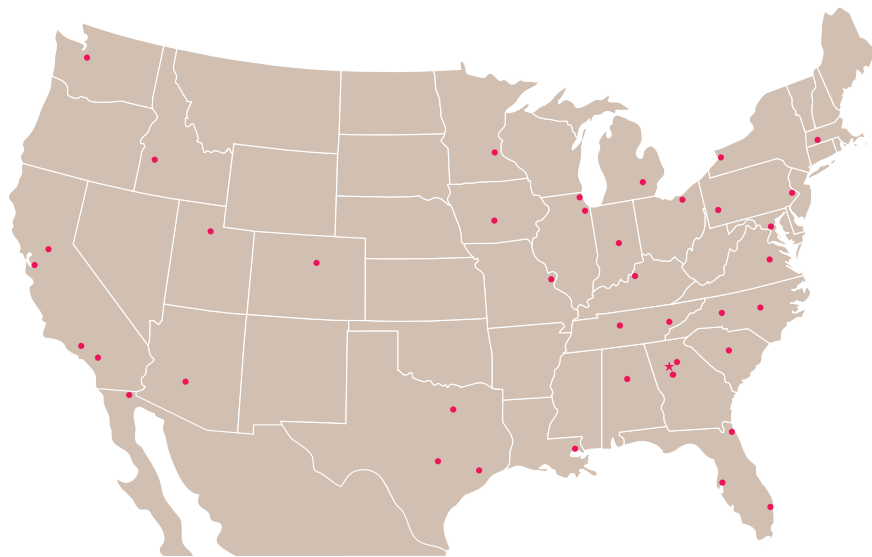

WOOD

PVC

ACCESS CONTROL

Additional Fence Solutions

Merchants Metals is one of the largest manufacturers and distributors of fence systems in the nation. The company's complete line of fencing solutions for residential, commercial and industrial applications includes:

- Hot Dipped Galvanized Chain Link
- Color Coated Chain Link
- Steel Ornamental in Both Component and Fully-Welded Systems
- Aluminum Ornamental Systems
- Wood Fence
- PVC Fence
- Temporary Fence
- Aluminum Track Gates
- Access Control Products
- Guardrail
- Pre-hung Security Gates
- Welded Wire

All Merchants Metals products are available through professional fence contractors nationwide.

To find out more about Merchants Metals and the fencing solutions we offer, please call 866.888.5611 or visit www.merchantsmetals.com.

AIA Continuing Education

ORNAMENTAL