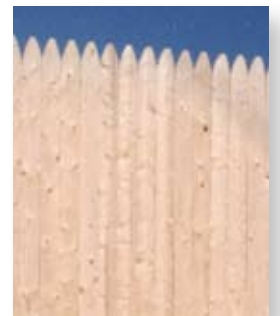

Western Red Cedar board fencing compliments any architectural design, from historic to modern, and can be painted, stained, or left to weather naturally to a silver-gray color.

Environmentally friendly, economical and maintenance free, Western Red Cedar is available in heights from 48" to 96".

WESTERN RED CEDAR

Wood Gate Hardware

Complete your installation with quality wood gate hardware manufactured by Merchants Metals.

Western Red Cedar Split Rail

- Available in 2 or 3 rail
- Standard or Jumbo rails
- 10' Sections

Stockade - Spaced Picket

Privacy and Security

Pencil point top stockade is available in three wood types: SPF (Spruce, Pine, and Fir), All White Cedar Milled, and Peeled Rustic White Cedar. All picket styles can be used to create open or privacy fence styles. 8' sections are available in 4' to 8' heights and round cedar posts are available in 7' to 11' heights.

OPEN PICKET

RUSTIC STOCKADE

MILLED STOCKADE

Natural Styles and Distinctive Statements!

Distinctive Appearance

Western Red Cedar rough sawn cedar boards and posts can be custom-styled for a truly distinctive appearance, such as the gentle slopes of convex and concave styles. 1x4 and 1x6 boards, 2x4 rails, 4x4 and 6x6 posts are available in standard sizes.